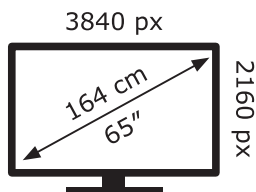

ENERG

LG Electronics

OLED65C24LA

97 kWh/1000h

ABCDEF**G**

193 kWh/1000h

2019/2013