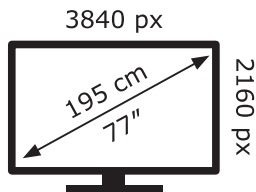

ENERG

LG Electronics

OLED77C24LA

119 kWh/1000h

ABCDEF**G**

248 kWh/1000h

2019/2013